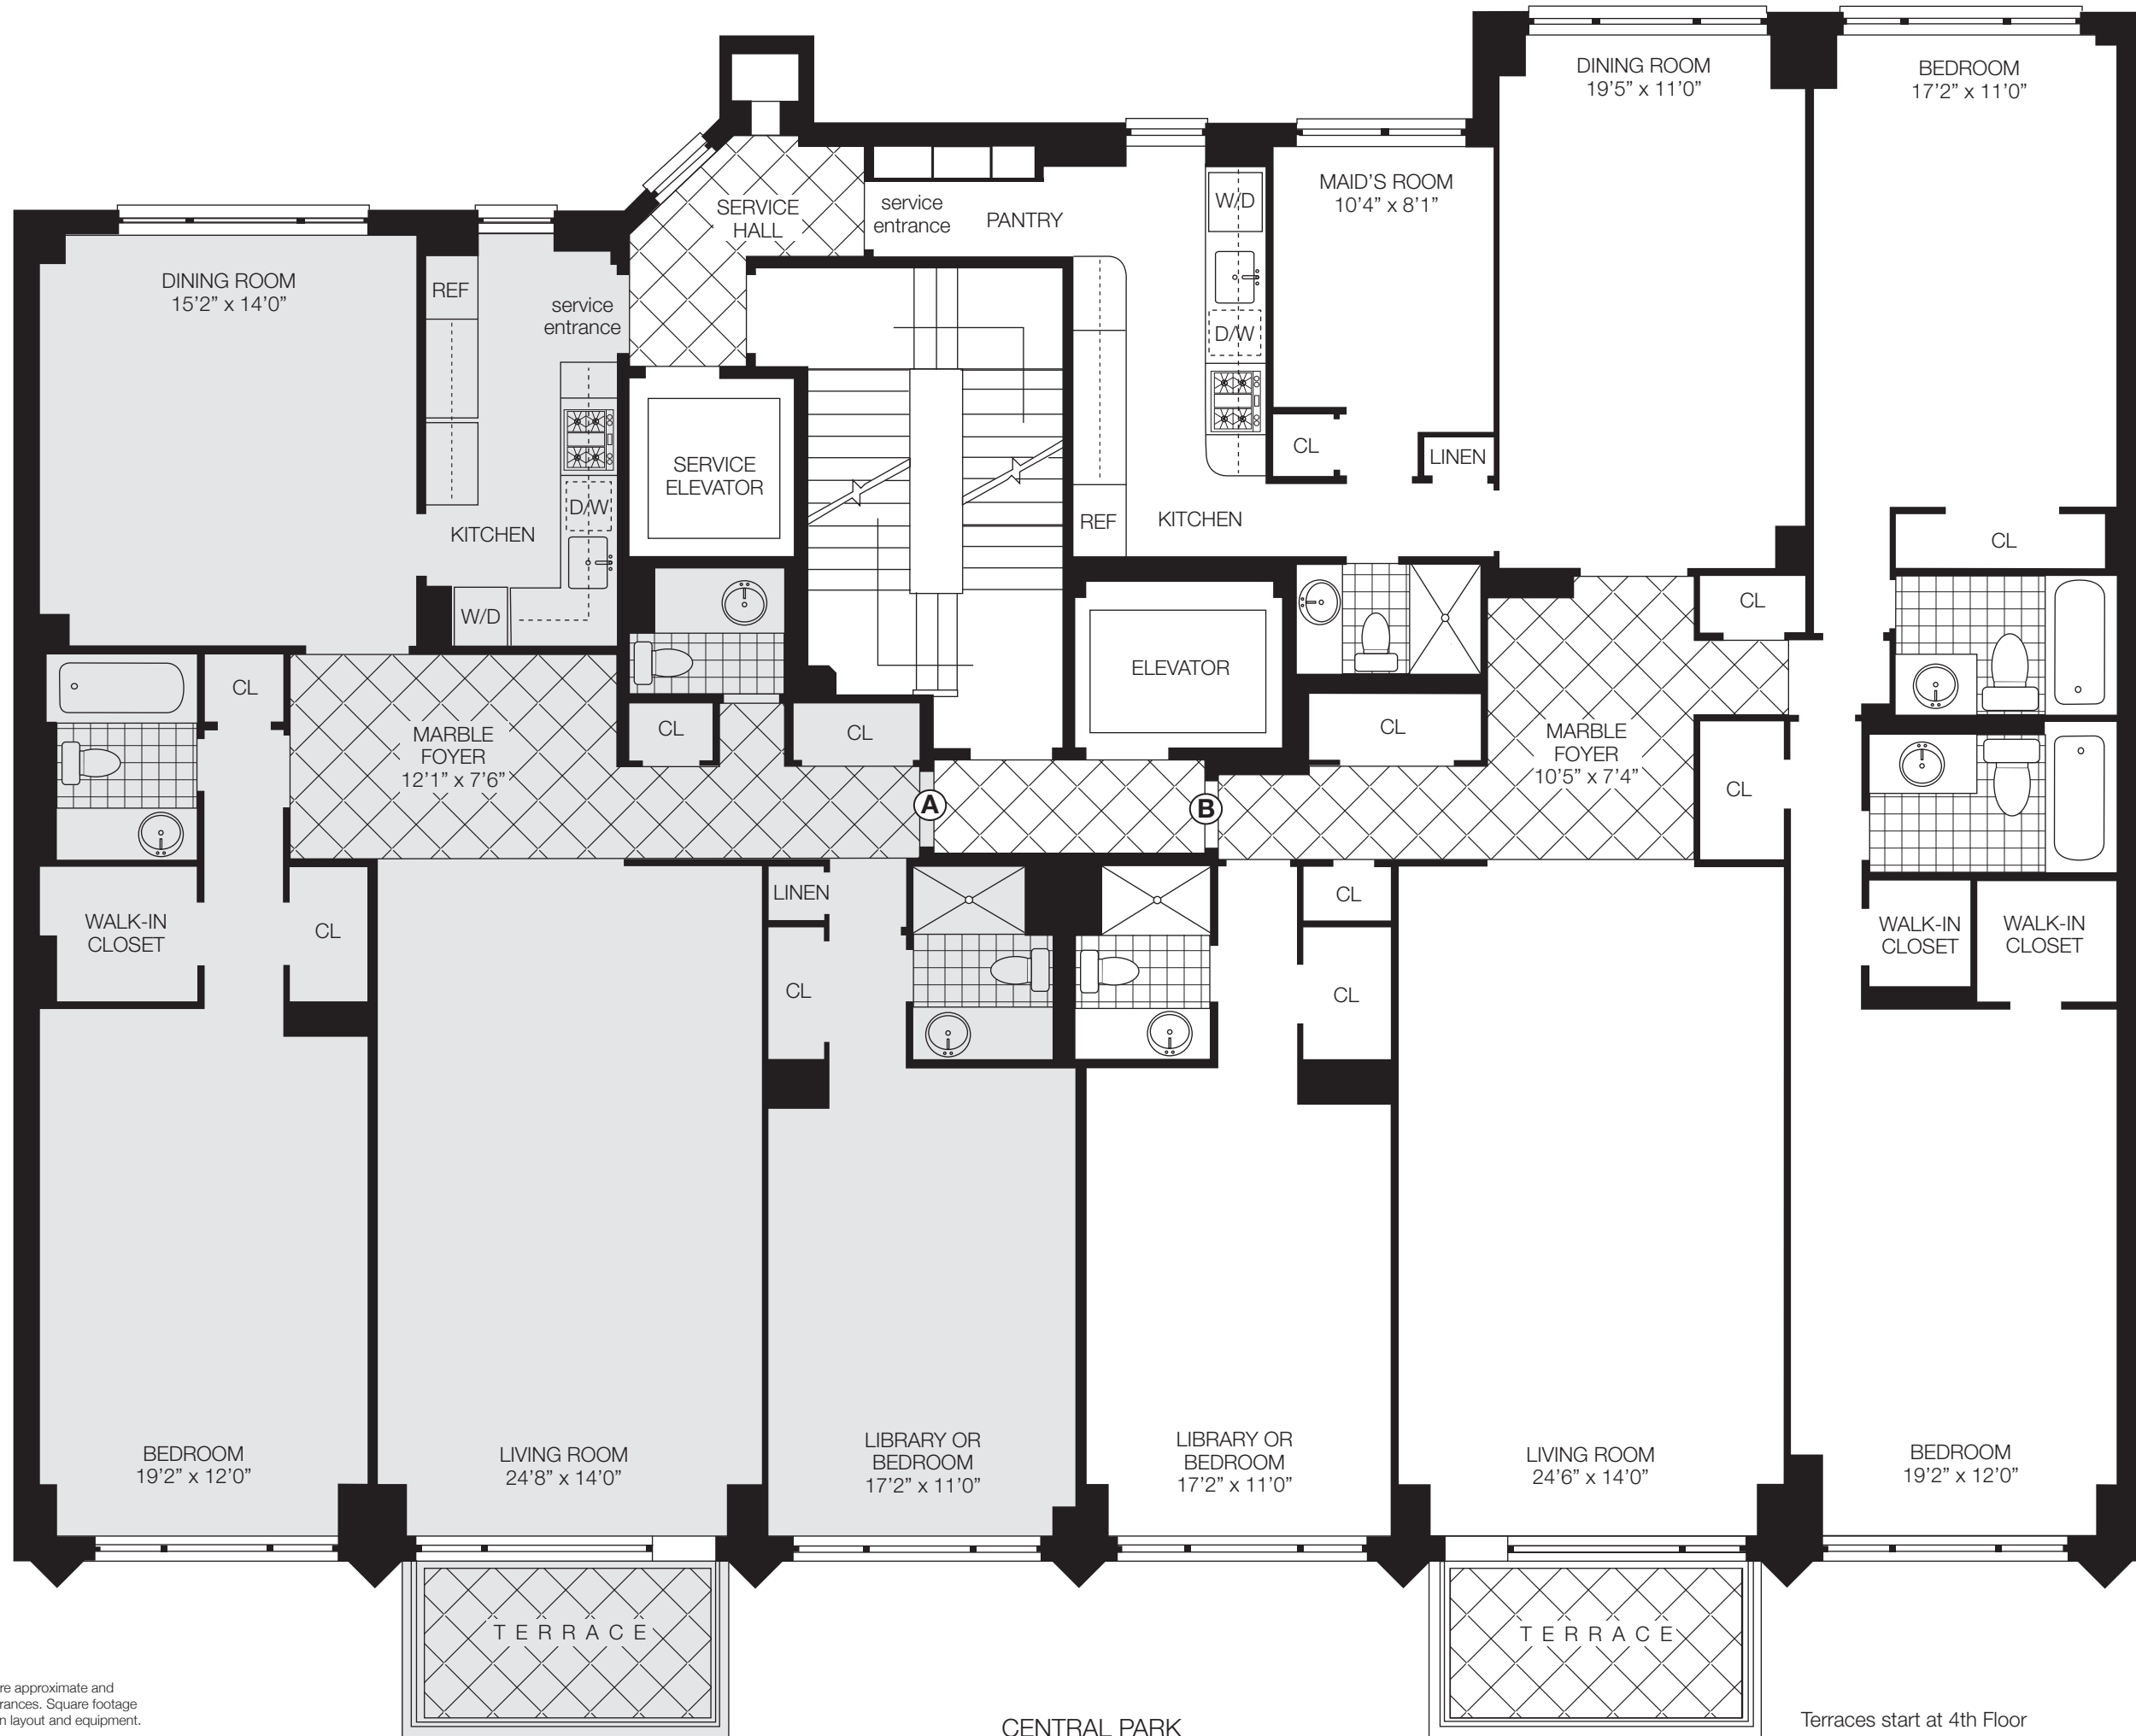

985  
FIFTH  
AVENUE  
Full Floor

urbanaproperties.com

The unit layout, square footage and dimensions are approximate and subject to normal construction variances and tolerances. Square footage exceeds usable floor area. Apartments may vary in layout and equipment.

CENTRAL PARK

Terraces start at 4th Floor