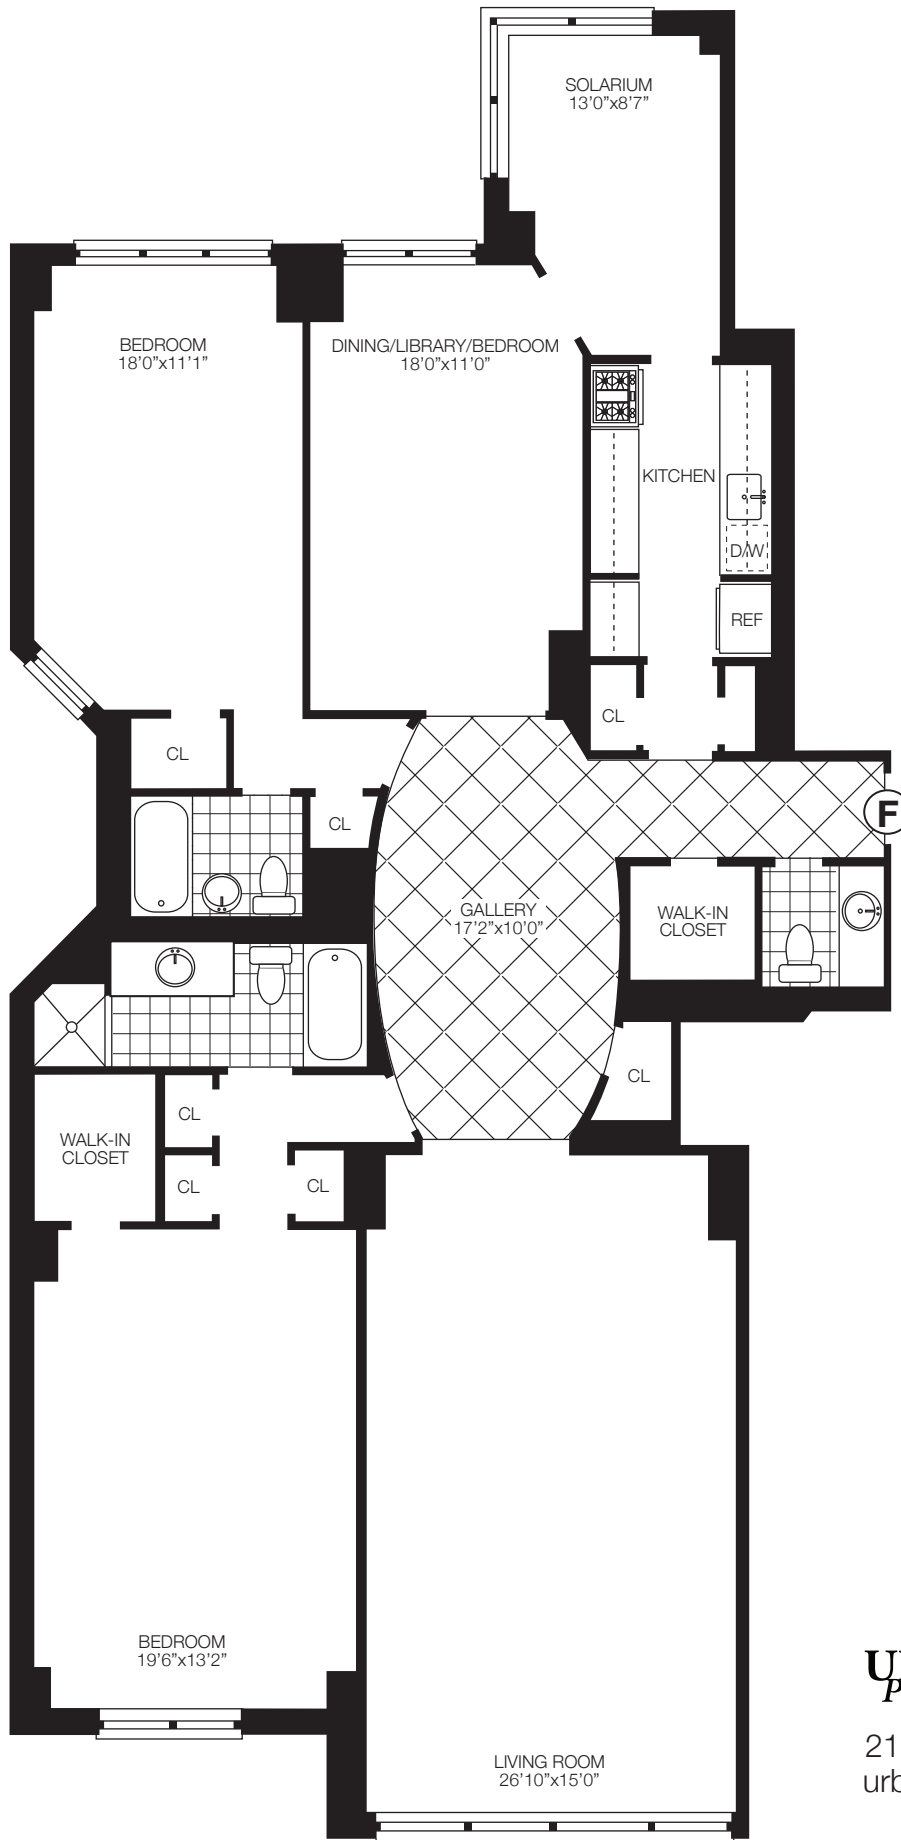

Apartment F

FIFTH AVENUE / CENTRAL PARK

**URBANA**  
*Properties*

212.755.5645  
urbanaproperties.com

The unit layout, square footage and dimensions are approximate and subject to normal construction variances and tolerances. Square footage exceeds usable floor area.