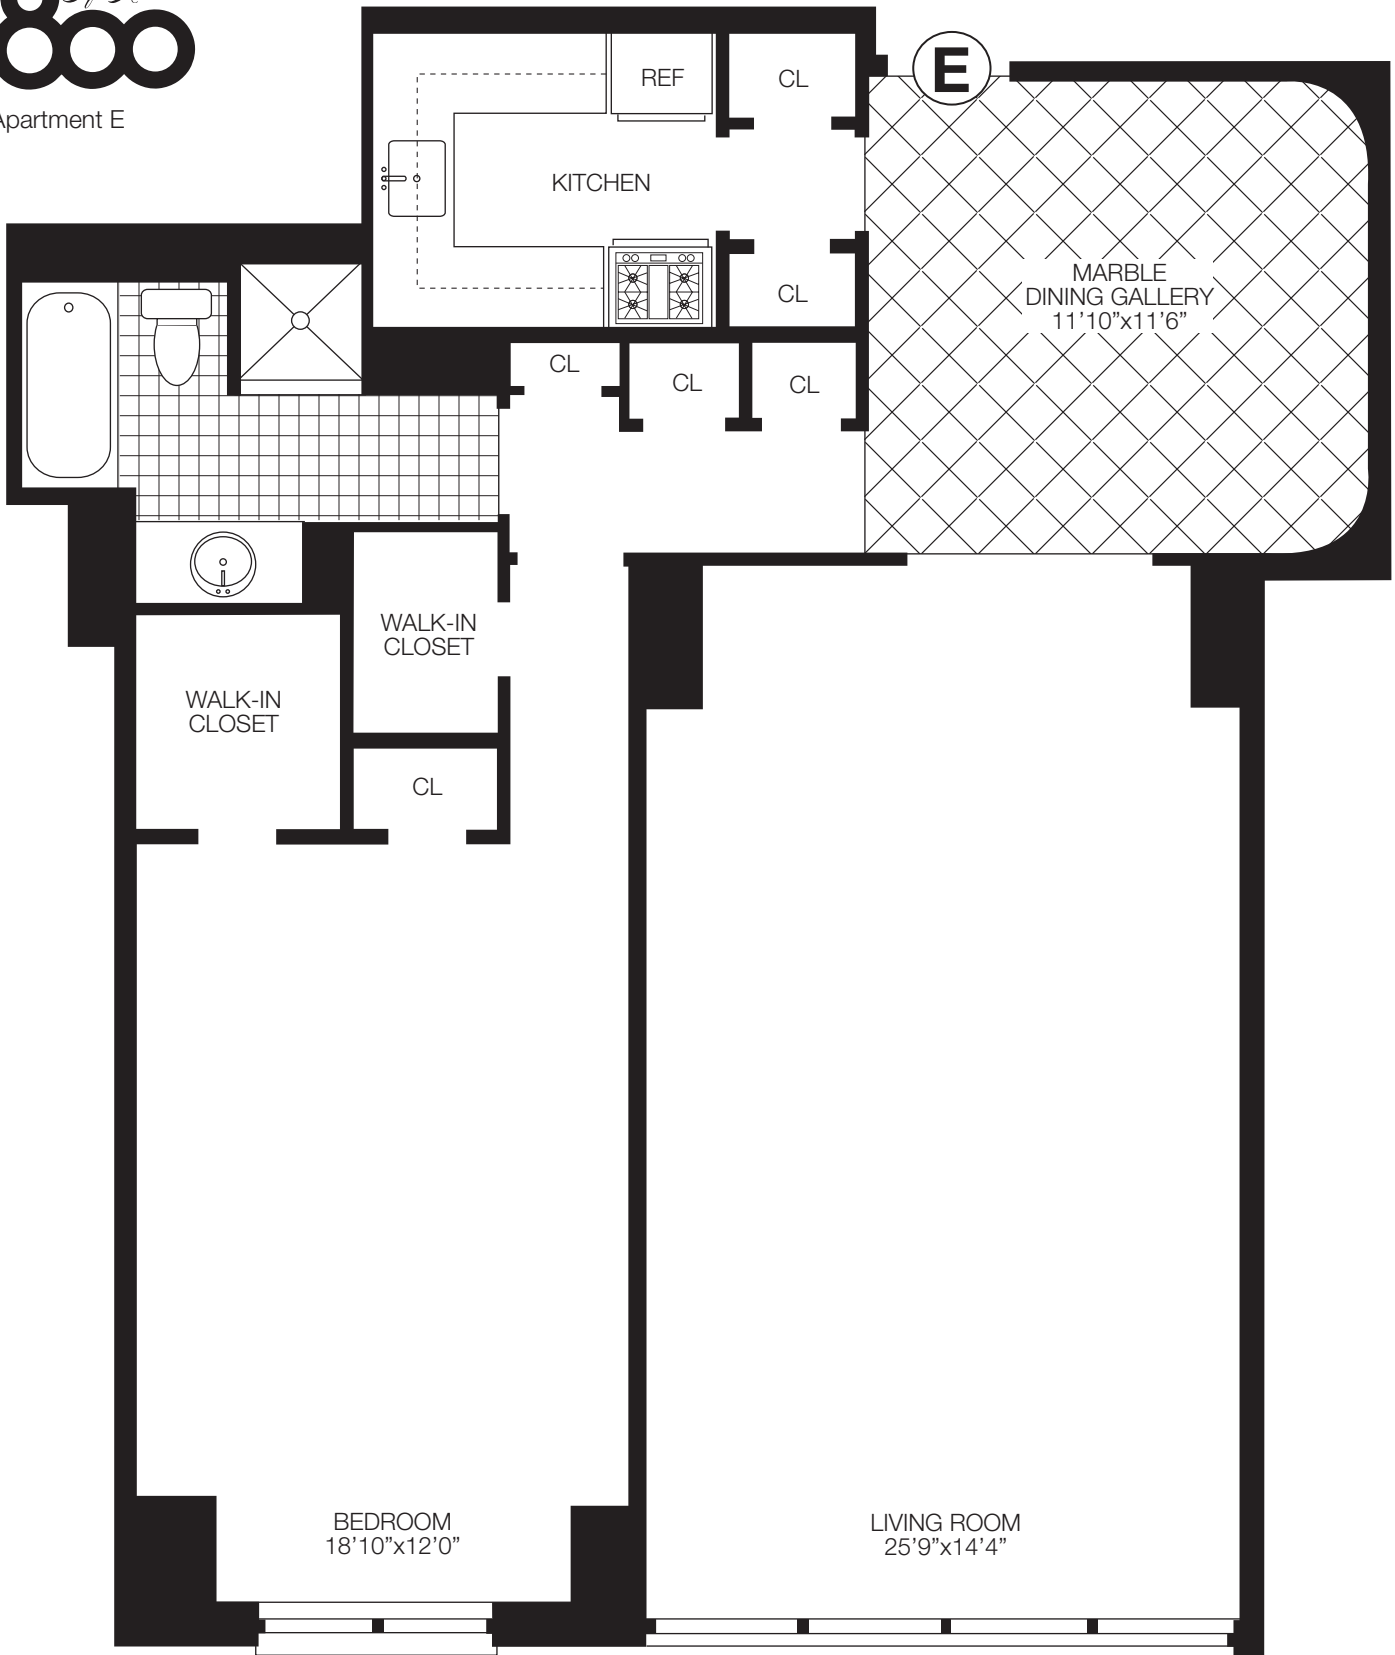

Apartment E

212.755.5645
urbanaproperties.com

FIFTH AVENUE / CENTRAL PARK

The unit layout, square footage and dimensions are approximate and subject to normal construction variances and tolerances. Square footage exceeds usable floor area. Apartments may vary in layout and equipment.