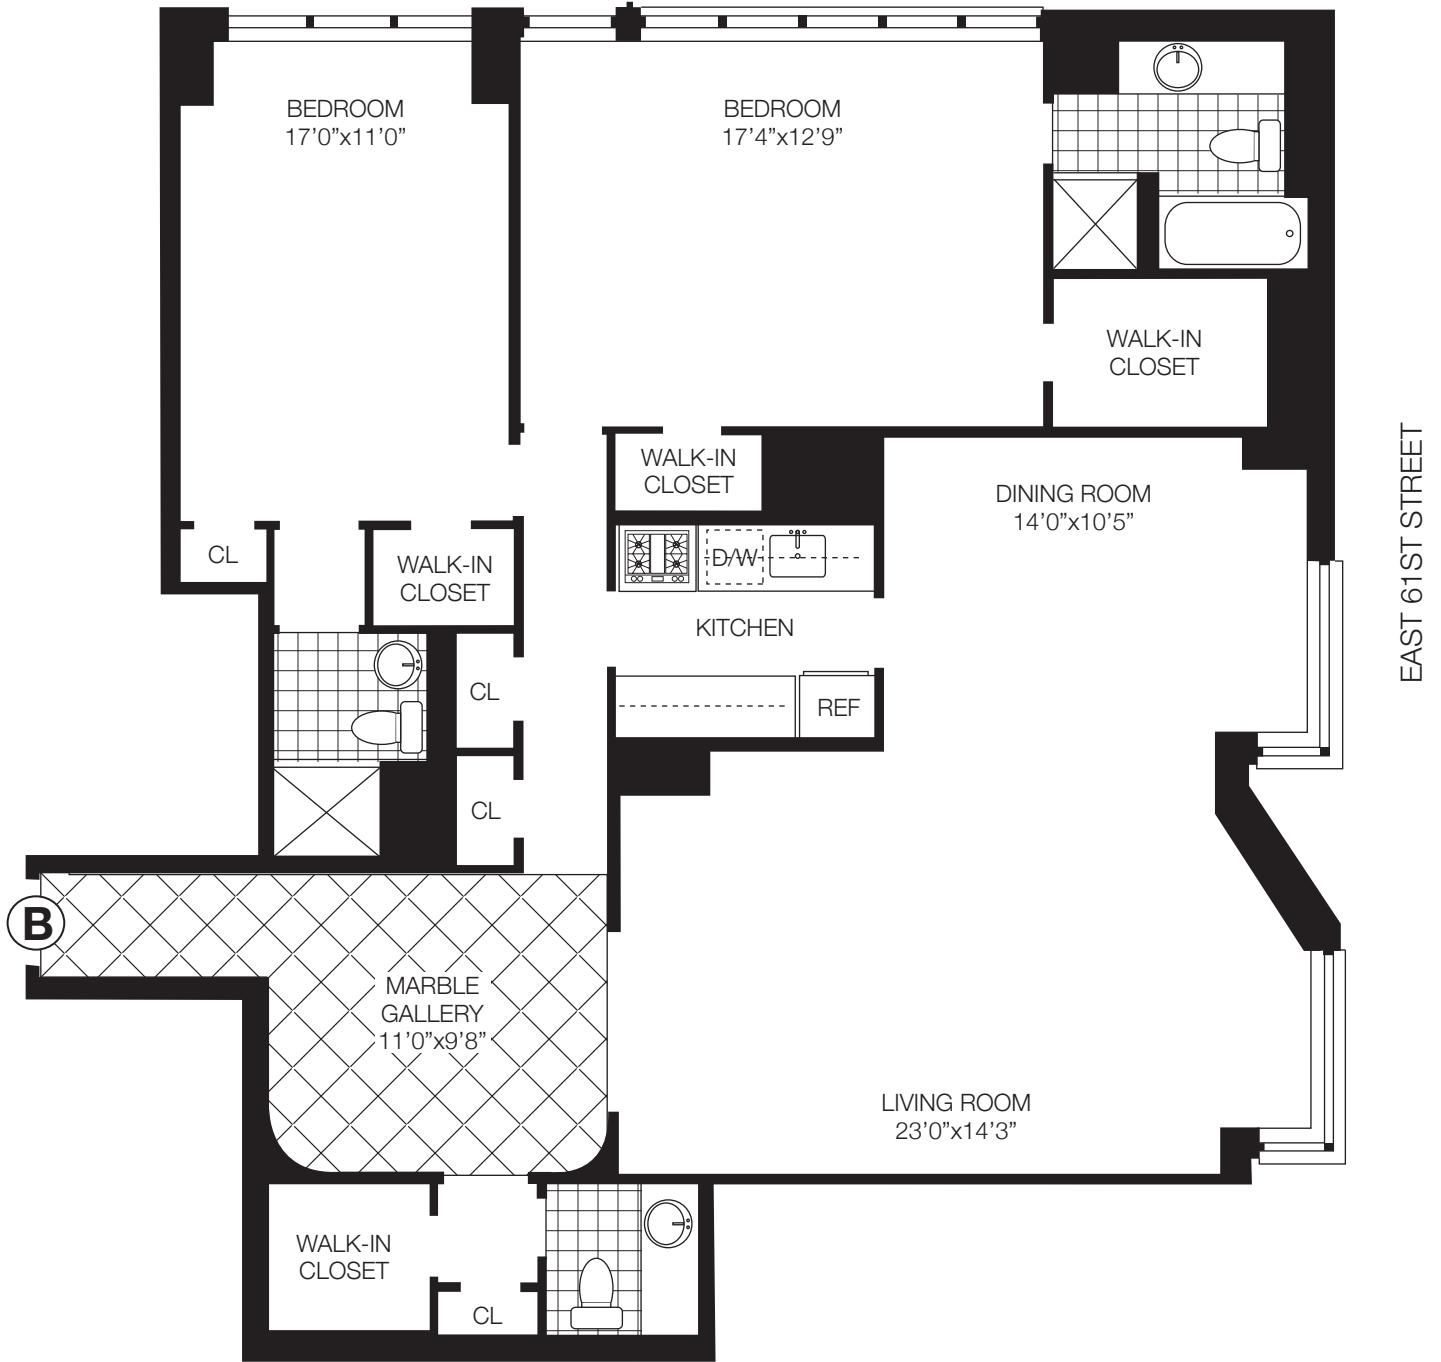

Apartment B

FIFTH AVENUE / CENTRAL PARK

urbanaproperties.com

The unit layout, square footage and dimensions are approximate and subject to normal construction variances and tolerances. Square footage exceeds usable floor area. Apartments may vary in layout and equipment.