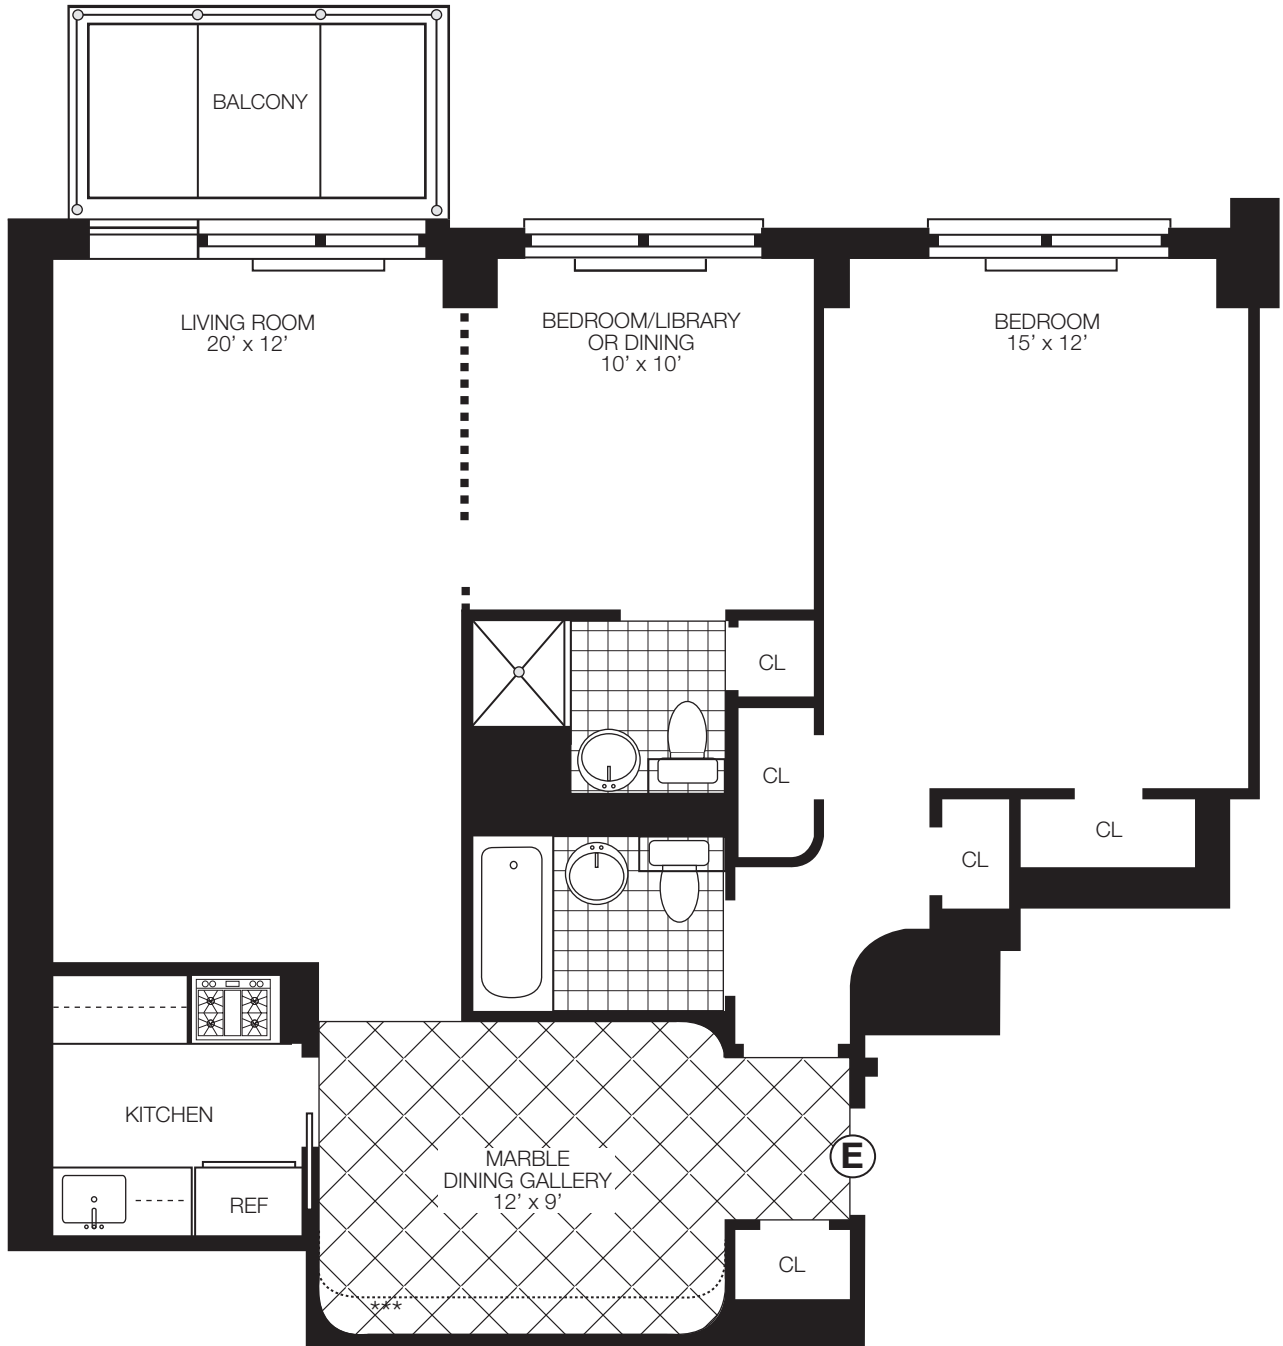

# 150 east 57th

Apartment E

EAST 57TH STREET

212.755.5645  
urbanaproperties.com

The unit layout, square footage and dimensions are approximate and subject to normal construction variances and tolerances. Square footage exceeds usable floor area. Apartments may vary in layout and equipment. \*\*\* Apartment E Dining Gallery is 8' wide on rental floors 3 through 21.